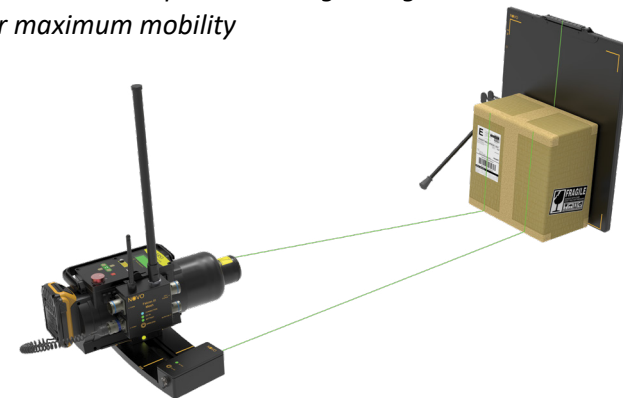

3D Arc Lite

Manual operation in a super small & lightweight package for maximum mobility