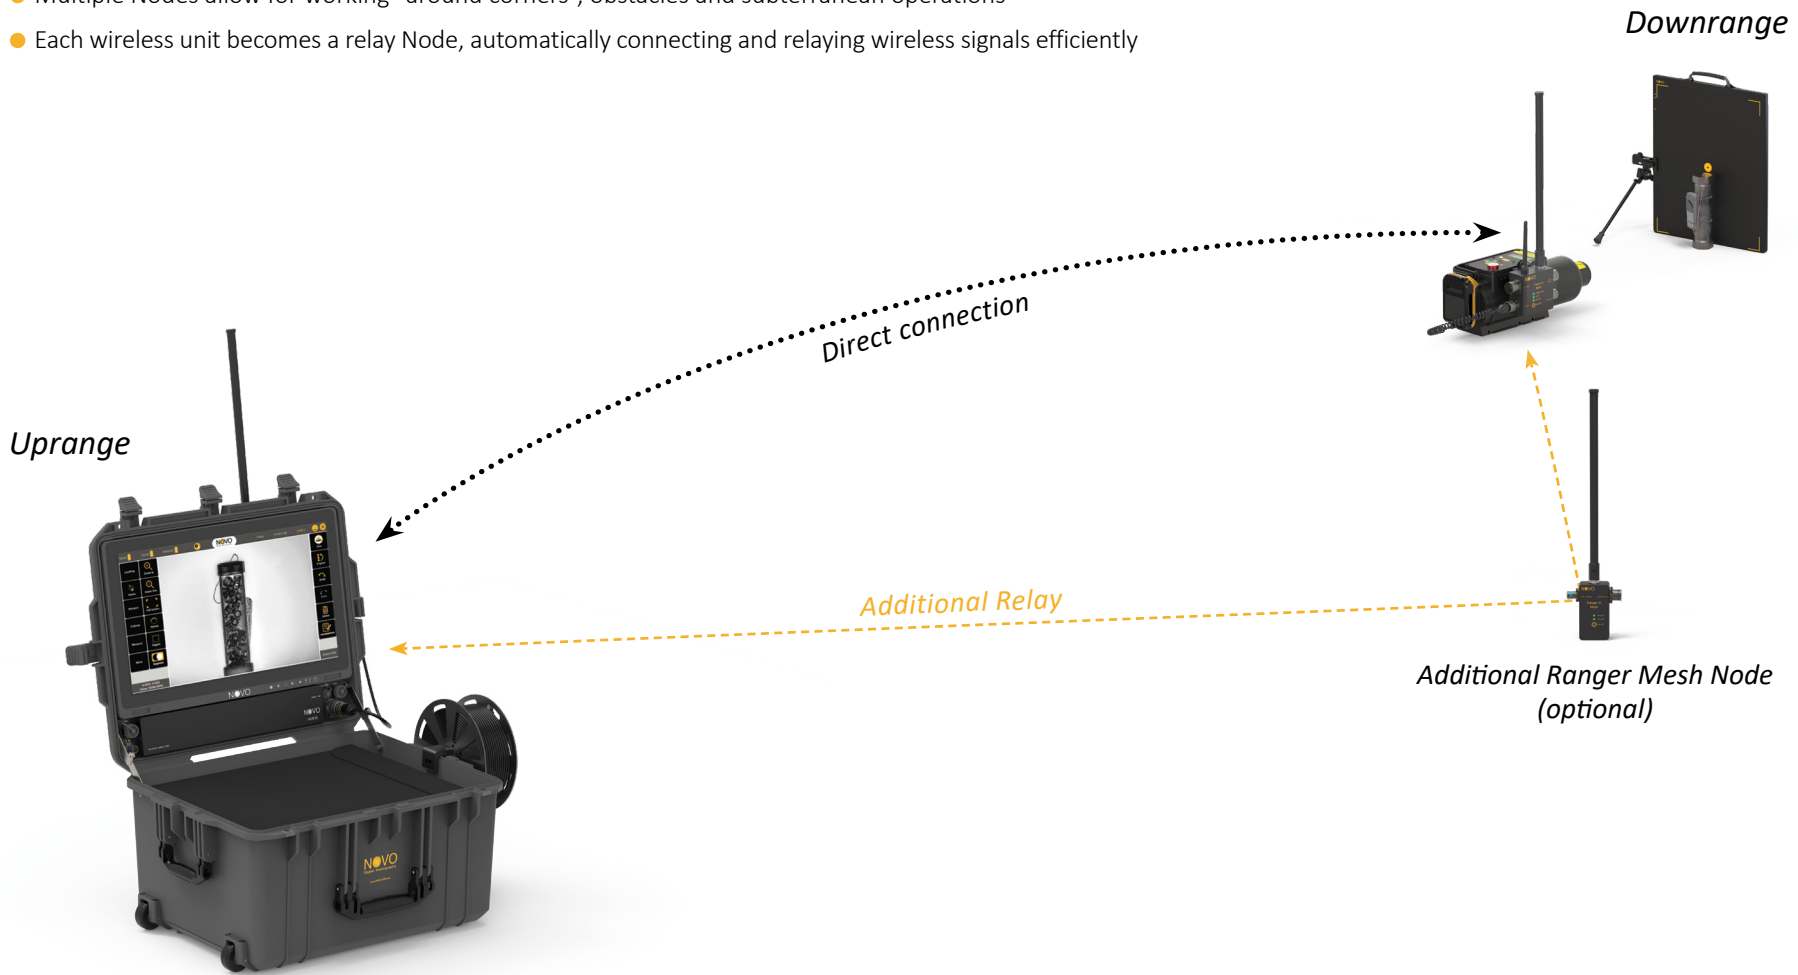

What is inspected?

Contraband, Ammunition, Weapons, Drugs, Jewelry,
Alcohol etc.

NOVO Wireless Mesh Technology

Unique technology providing unmatched wireless performance:

- Strong signal stability in crowded RF environments, especially ideal for urban scenarios
- Up to 0.6 miles (1000m) LOS between Nodes, longer range when elevating on tripods - up to 1.8 miles (3km)
- Multiple Nodes allow for working “around corners”, obstacles and subterranean operations
- Each wireless unit becomes a relay Node, automatically connecting and relaying wireless signals efficiently

Systems

NOVO offers a wide variety of systems suitable for various Security applications. These are our most popular systems.

Shadow III

Super Light System -
Ideal for Special Forces

- 12SF Detector - only 2.2 lbs. (1kg) with battery
- Working system - only 8.8 lbs. (4kg)
- Spark Mesh Battery Free Controller - up to 0.31 miles (500m) LOS wireless Comm
- Android mobile phone
- Small day pack

Rover III

Top of the Line System in
a Rugged Pelican Case

- 22WS Detector- only 6.1 lbs. (2.8kg) with battery
- Falcon III Mesh Controller - up to 1.8 miles (3km)* LOS wireless Comm
- 21.5" 1500 NIT battery-operated touch tablet
- 50m cable on a rugged reel
- Compact Pelican light case