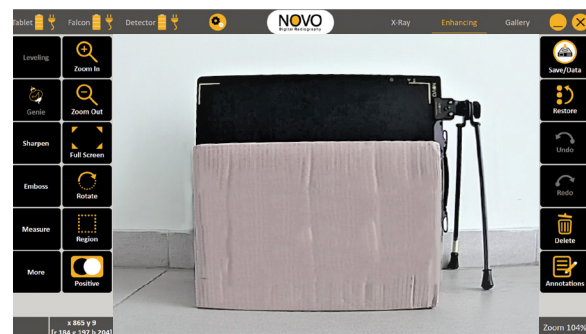

Lookout

The NOVO Lookout is a Lightweight, 3 in 1 accessory enabling the following capabilities: Organic Detection, Live Video & Live Audio.

- LED lights
- Infrared light

X-Ray Image

Organic & Inorganic Detection Image