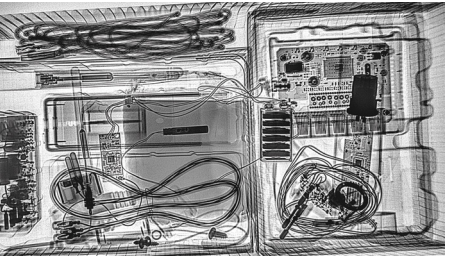

Robot Integration:

The NOVO Equipment can be integrated with many EOD robots platforms

NOVO Detector Frame

C-Arm Detector and X-Ray Holder

Accessories

For detailed information, please review the Accessories brochure

Lookout

The NOVO Lookout is a Lightweight, 3 in 1 accessory enabling the following capabilities: Organic Detection, Live Video & Live Audio.

- LED lights
- Infrared light

X-Ray Image

Organic & Inorganic Detection Image