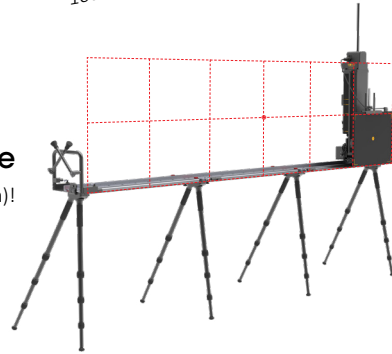

Lifted Mode

Maximum height- 57" (145cm)!