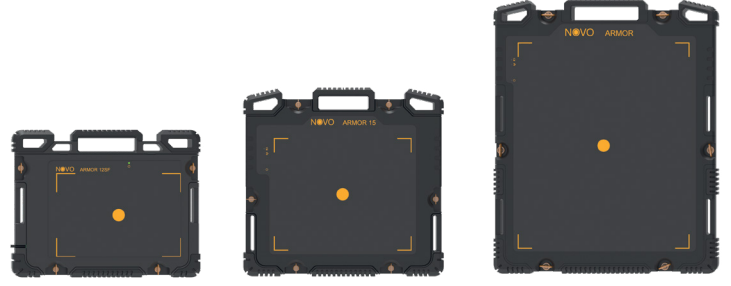

Lookout

The NOVO Lookout is a Lightweight, 3 in 1 accessory enabling the following capabilities: Organic Detection, Live Video & Live Audio.

- LED lights
- Infrared light

X-Ray Image

Organic & Inorganic Detection Image

External Still Image

Diagonal Tripod Mounts

The Diagonal Tripod Mount is a lightweight accessory that firmly holds the Detector and provides various positioning options.

Armor Kit

The Armor Kit Contains the NOVO Armor, which provides additional mechanical protection to the NOVO Detectors, Armor Stand and a traveling soft cover.