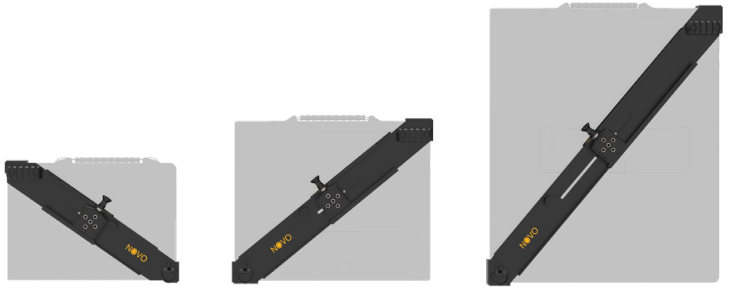

Diagonal Tripod Mounts

The Diagonal Tripod Mount is a lightweight accessory that firmly holds the Detector and provides various positioning options.