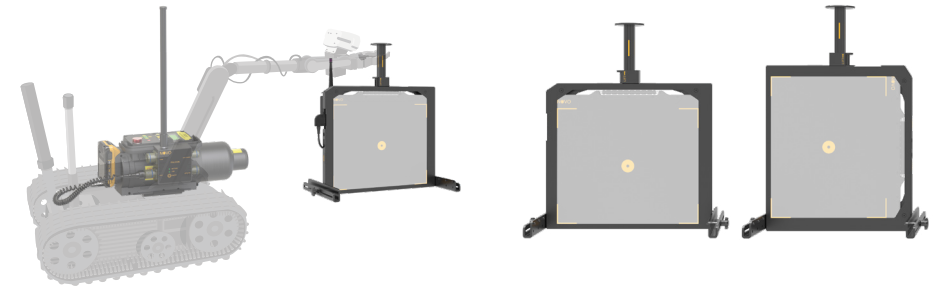

NOVO Detector Frame