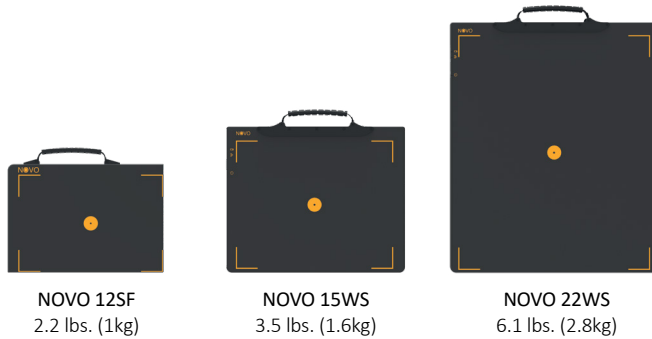

Detectors

For detailed information, please review the systems brochures

The NOVO range of Detectors provide outstanding image quality in a rugged, durable, thin design and are the latest in DR imaging technology.

- Dual direction magnetic connector
- Wireless & wired operation
- Specifically designed for fieldwork & harsh weather conditions
- Quick removable & rechargeable battery