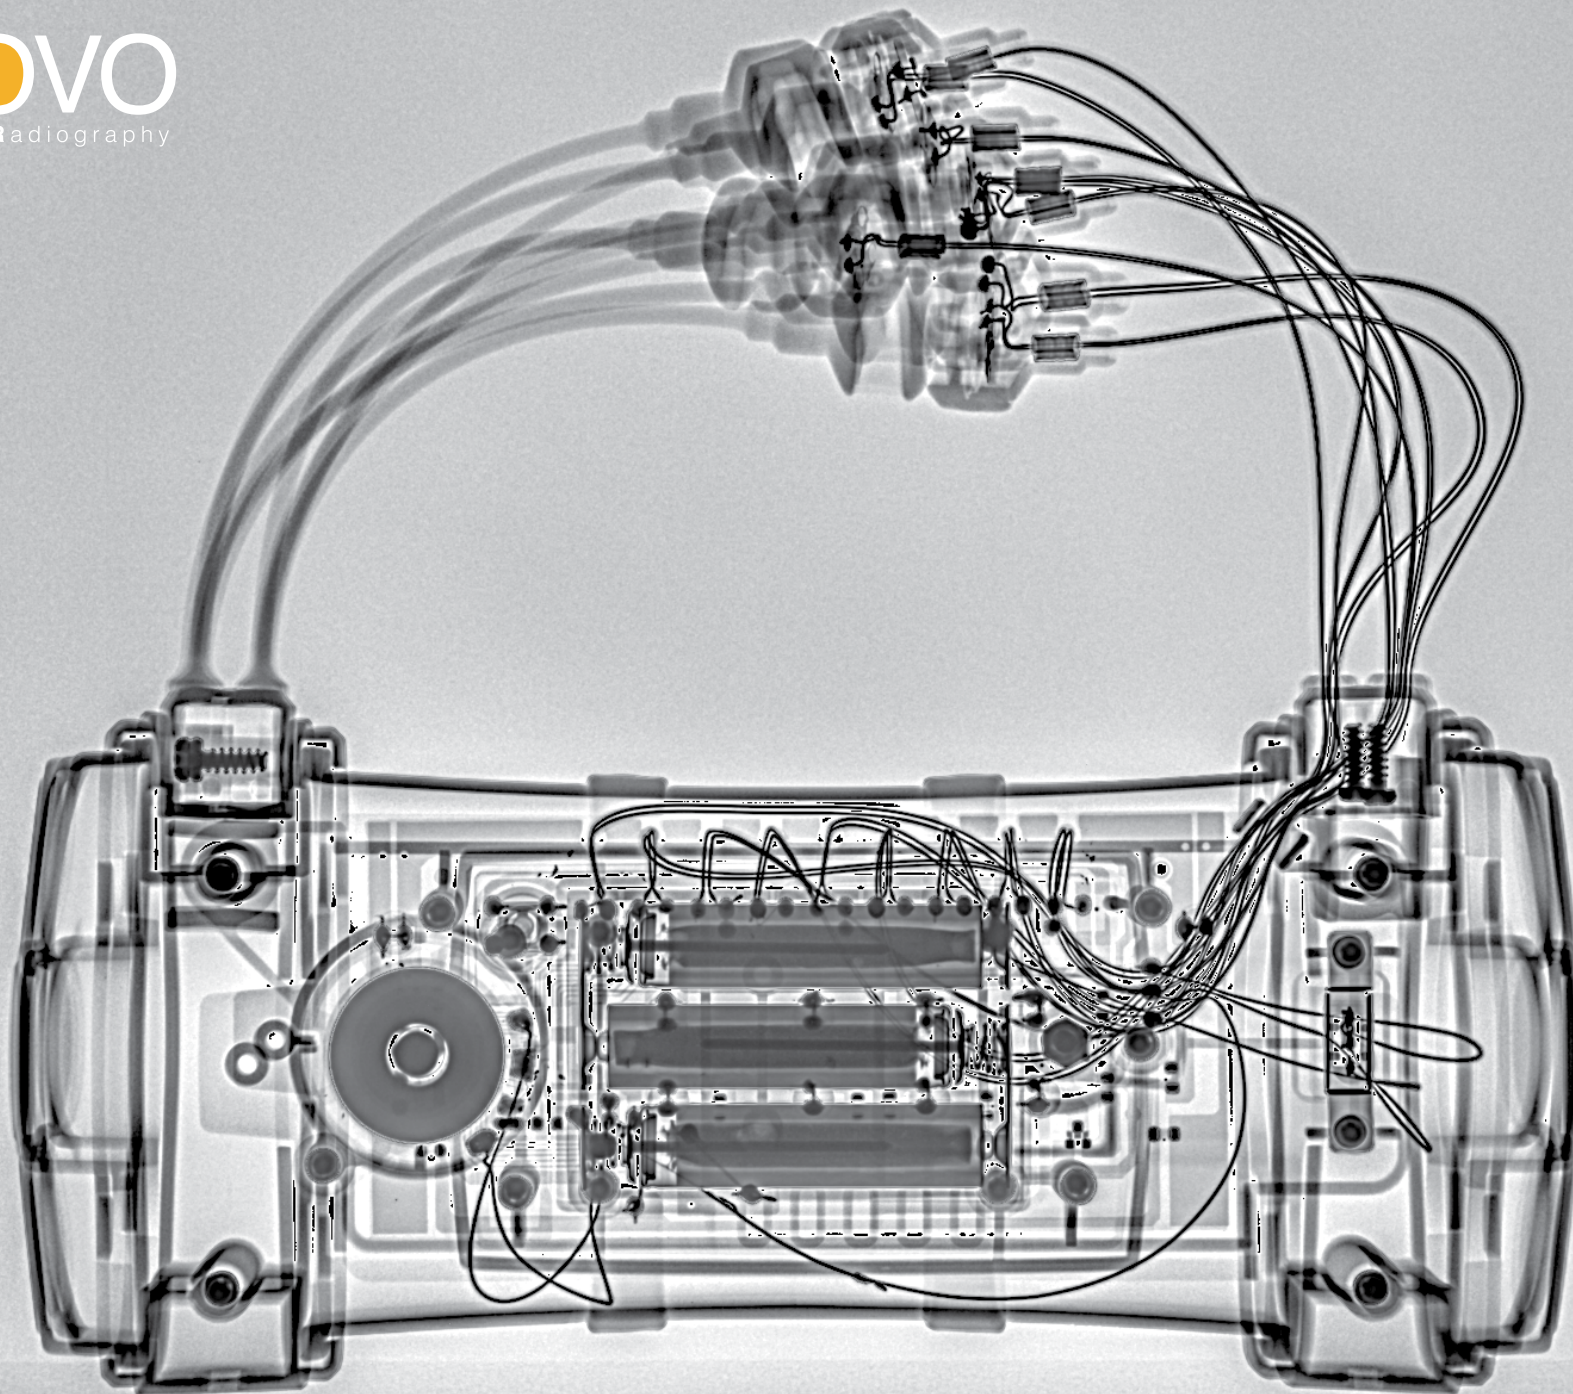

NOVO
Digital Radiography