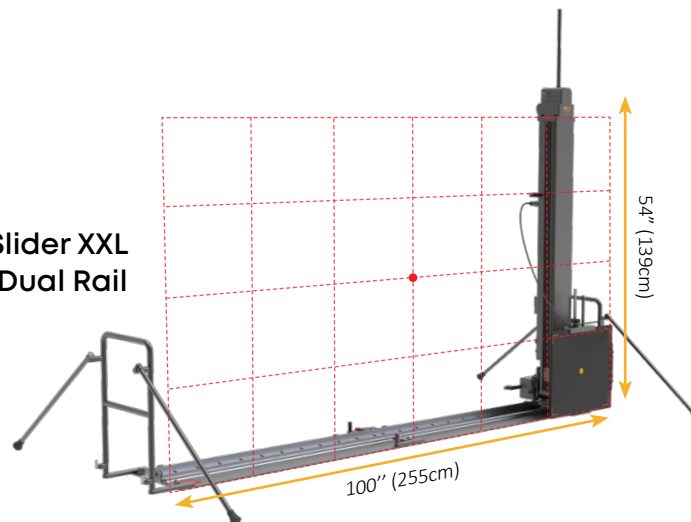

The Ideal solution for screening Large & XXL objects.

Folding Slider L Triple Rail

Lifted Mode

Maximum height- 57" (145cm)!

NOVO Mesh Systems

Folding Slider XXL Dual Rail

Tablets

For detailed information, please review the Bright Tablets / systems brochures