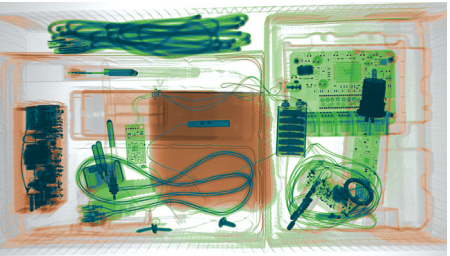

Robot Integration:

The NOVO Equipment can be integrated with many EOD robots platforms

NOVO Detector Frame

C-Arm Detector and X-Ray Holder

Accessories

For detailed information, please review the Accessories brochure

Lookout

The NOVO Lookout is a Lightweight, 3 in 1 accessory enabling the following capabilities: Organic Detection, Live Video & Live Audio.

- LED lights
- Infrared light

X-Ray Image

Organic & Inorganic Detection Image