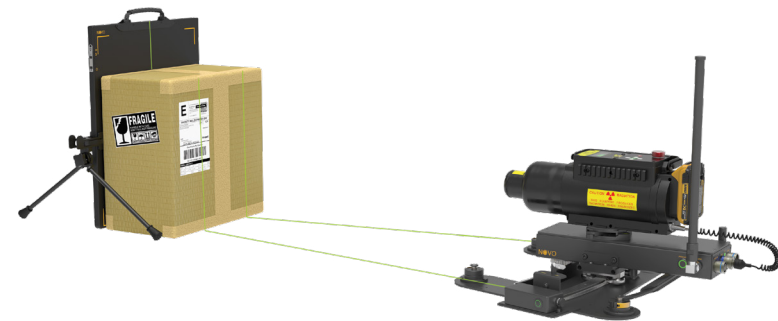

3D Arc

Single approach & automated movement with AC / battery operation