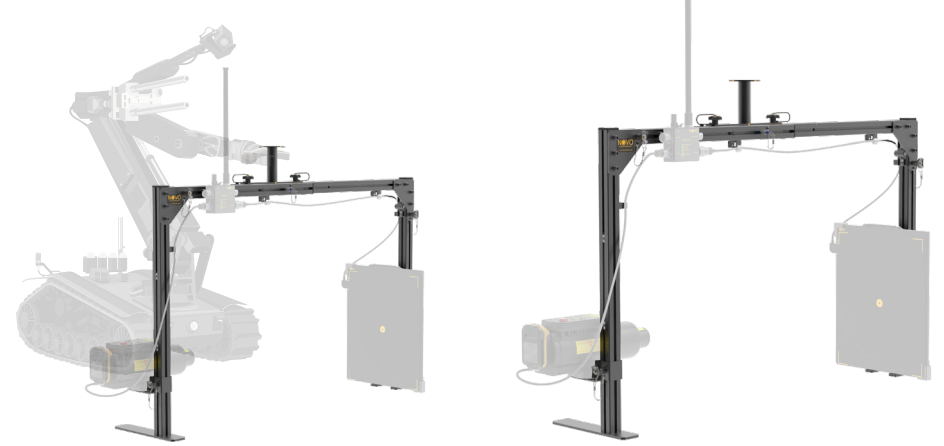

C-Arm Detector and X-Ray Holder