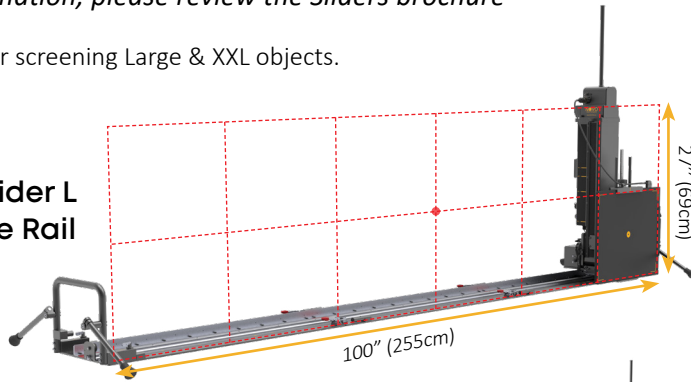

NOVO Slider L/XXL

For detailed information, please review the Sliders brochure

The Ideal solution for screening Large & XXL objects.

Folding Slider L Triple Rail